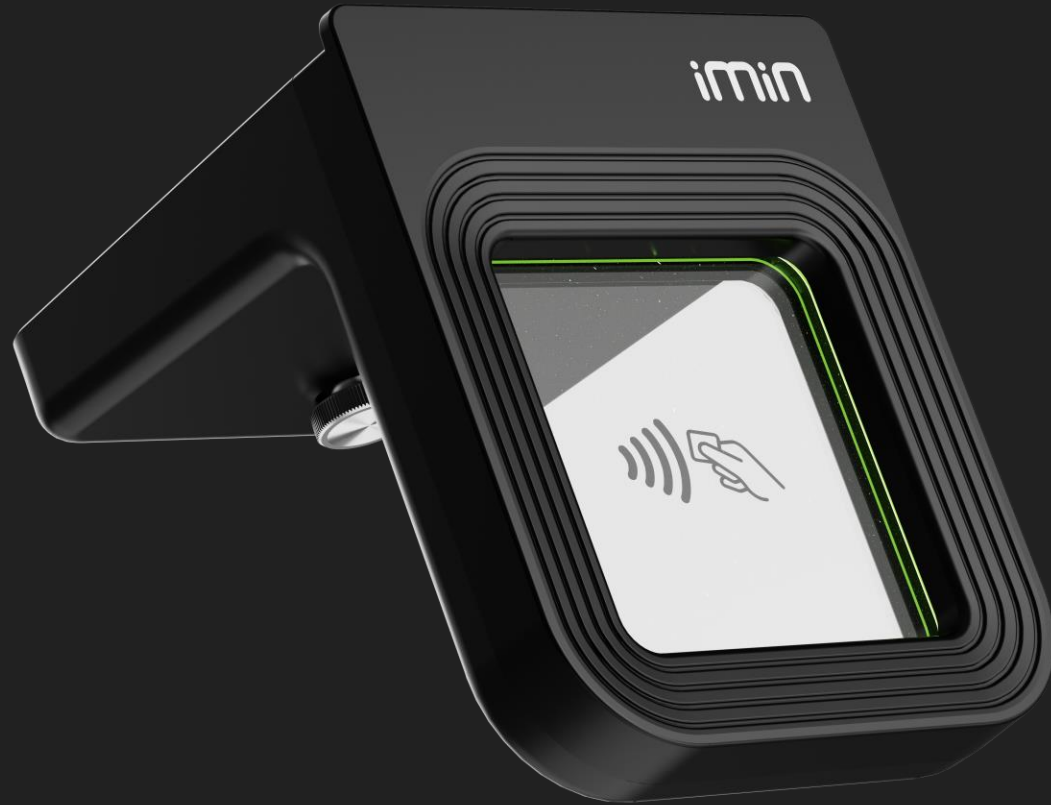

imin

NFC Accessory

Convenient payment acceptance
Pogo-pin connected