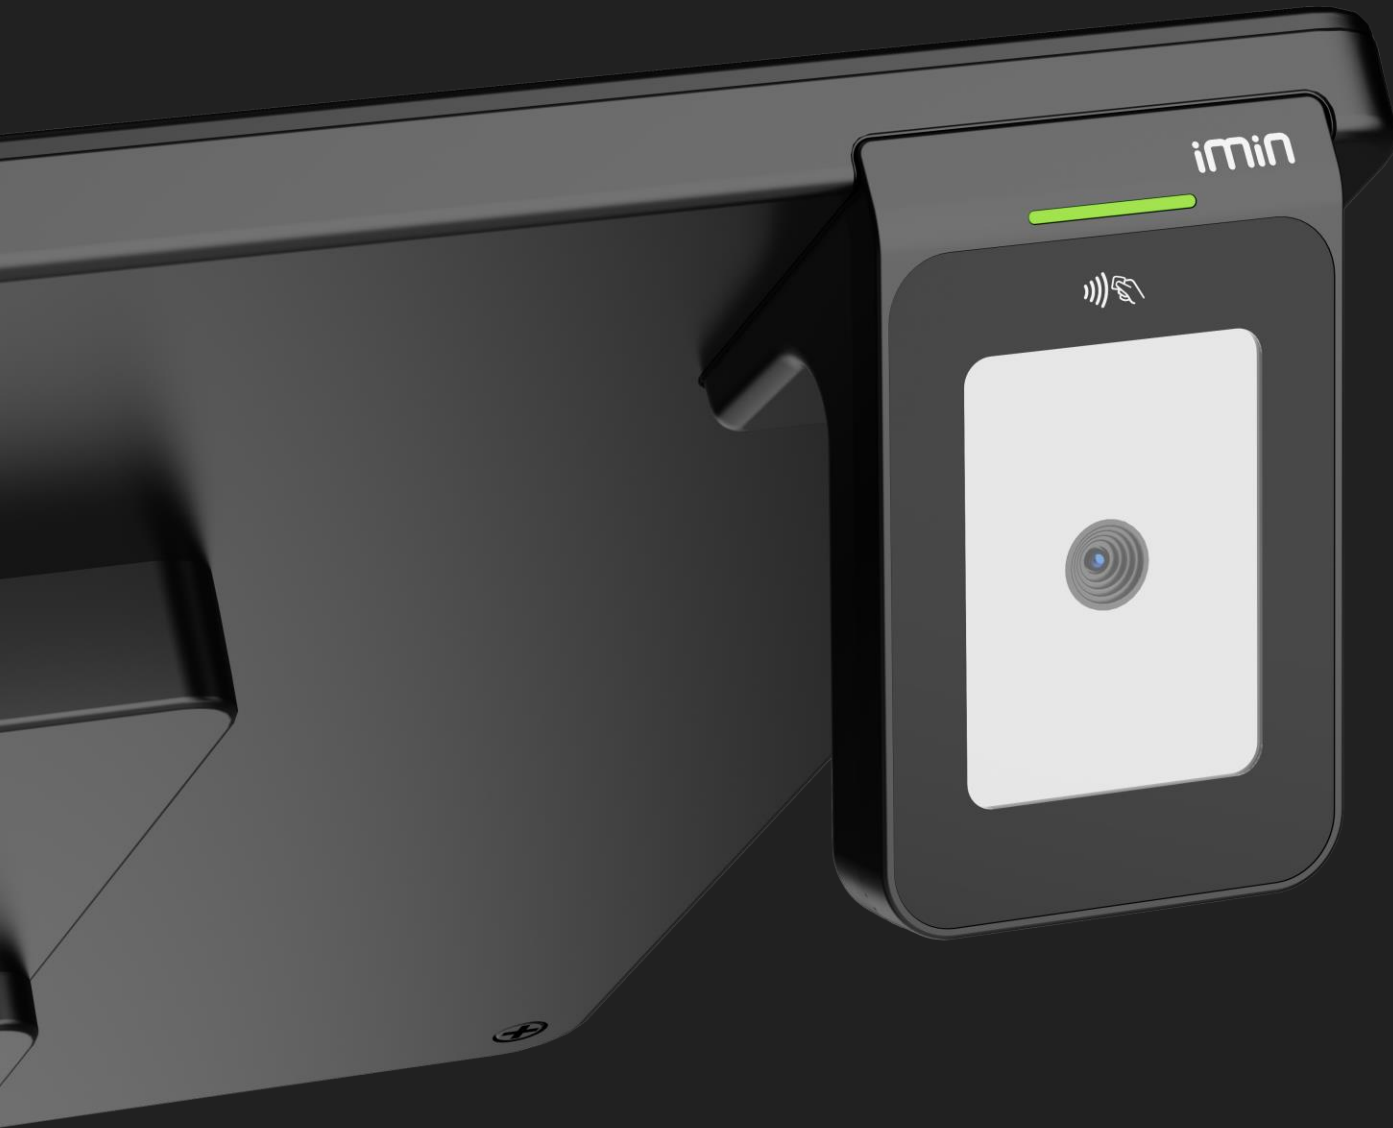

to fit your business needs.

Single Display

Printer

Accessories

Dual Display

Electronic Scale

Single Display

15.6" Main Screen (FHD)

imin

Accessories

imin

NFC Accessory

Convenient payment acceptance
Pogo-pin connected

imin

NFC Scanner Accessory

imin

**NFC + Camera
Accessory**

AI Camera

- Enhanced performance & cost savings
- Simplifies weighing, sales & category management

User Scenarios

Retail

F&B