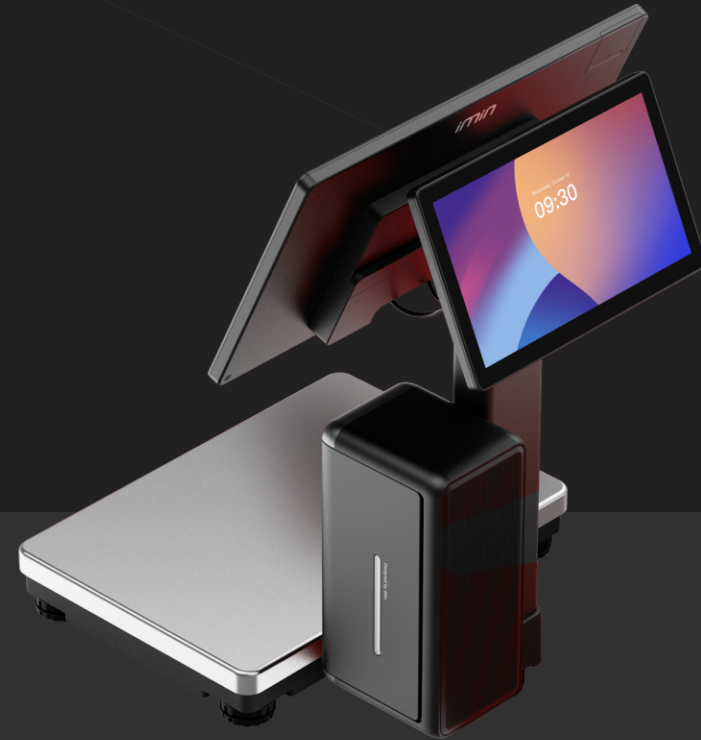

15.6" Main Display (FHD)
+ 10.1" (Secondary, HD)
+ Label Printer + Electronic Scale