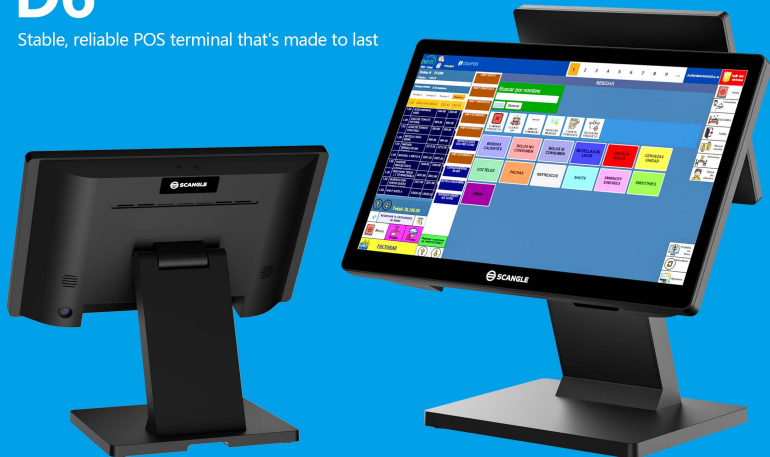

15.6 inch Desktop POS Terminal

D6

Stable, reliable POS terminal that's made to last

Demster is ideal for point-of-sale applications that require larger workload in multiple environments. The terminal is developed to support any kind of software application thanks to different CPU performance levels, and developed to be flexible, and can easily updated to become your company's most loyal helper.