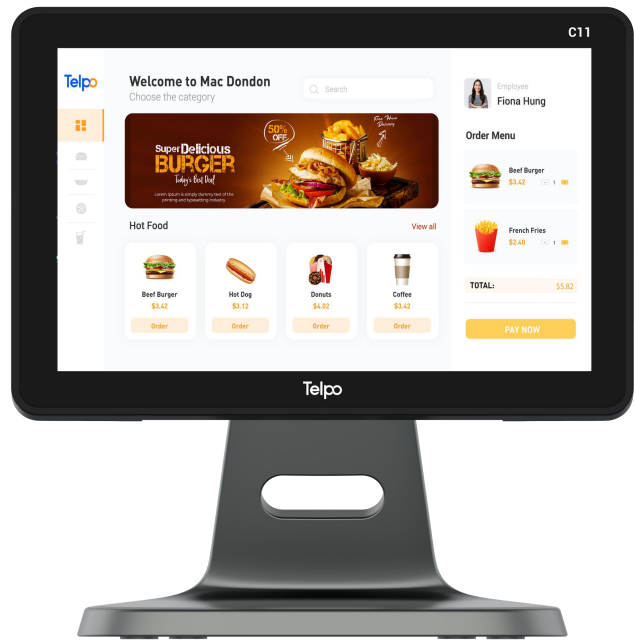

C11

10.1-inch Point of Sale

Android

10.1-inch

NFC

Ethernet

Wi-Fi

Rich Ports

VESA Standard

Telpo Cloud

10.1-inch Display

Adjustable Angle

NFC

C11 10.1-inch Point of Sale

OS	Android 11 or above
Processor	Quad-Core 1.8GHz
Memory	2GB RAM, 16GB ROM, Ext. TF card slot ※ 4GB RAM, 64GB ROM ※ 8GB RAM, 128GB ROM
Display	Main Display: 10.1 inch, 1280*800 or above
Communications	WiFi/Bluetooth/Ethernet
※ Contactless Card Reader	ISO14443 Type A/B, Mifare
Peripheral Ports	2 USB Type A, 1 USB Type C, 1 RJ11, 1RJ12, 1 RJ45, 1 Audio Jack
Audio	Digital Audio Speaker
Power Supply	12V/2A
Others	1 Power Key
Dimensions (mm)	253(L)* 166(W)*250 (H)
Environmental	Operating temperature: -5°C~ 45°C Storage temperature: -25°C~ 60°C
※ MDM	Mobile Device Management
Certification	CE