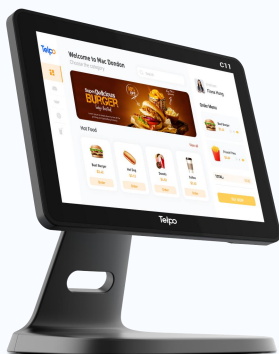

C11

10.1-inch Point of Sale

Android

10.1-inch

NFC

Ethernet

Wi-Fi

Rich Ports

VESA Standard

Telpo Cloud

10.1-inch Display

Adjustable Angle

NFC

C11 10.1-inch Point of Sale

OS	Android 11 or above
Processor	Quad-Core 1.8GHz
Memory	2GB RAM, 16GB ROM, Ext. TF card slot ※ 4GB RAM, 64GB ROM ※ 8GB RAM, 128GB ROM
Display	Main Display: 10.1 inch, 1280*800 or above
Communications	WiFi/Bluetooth/Ethernet
※ Contactless Card Reader	ISO14443 Type A/B, Mifare
Peripheral Ports	2 USB Type A, 1 USB Type C, 1 RJ11, 1RJ12, 1 RJ45, 1 Audio Jack
Audio	Digital Audio Speaker
Power Supply	12V/2A
Others	1 Power Key
Dimensions (mm)	253(L)* 166(W)*250 (H)
Environmental	Operating temperature: -5°C~ 45°C Storage temperature: -25°C~ 60°C
※ MDM	Mobile Device Management
Certification	CE